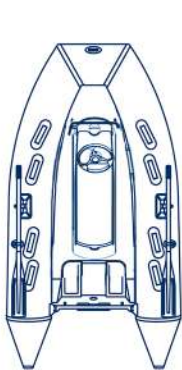

Silver Line S300S, S330S Technical Data

Length overall, cm	300/330
Width overall, cm	167/169
Length inside, cm	200/218
Width inside, cm	78
Tube diameter, cm	43
Bare boat weight*, kg	77/84
Transport gross weight**, kg	112/119
Loading capacity***, kg	520/580
Engine recommended, HP	10/15

Engine max***, HP	15/20
Engine weight max, kg	50/60
Engine shaft length, inch	15”(S)
Midsection/aft deadrise, degrees	19°/15°
Bottom type	RIB
Boat design category****	D,C

Remarks:

- - The bare boat weight is just a weight of the empty boat without any removable accessories.
- ** - The transport gross weight is the a weight of the complete boat in standard package.
- *** - Because of differences of local boatbuilding standarts The Loading capacity and Maximum Engine Power may vary by country. Please check that with your local GRAND dealers.
- **** - Boat design category under European Union Directive 2013/53/EU.

Top View

S300S