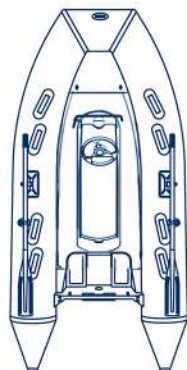

Silver Line S300S, S330S Technical Data

Length overall, cm	300/330
Width overall, cm	167/169
Length inside, cm	200/218
Width inside, cm	78
Tube diameter, cm	43
Bare boat weight*, kg	77/84
Transport gross weight**, kg	112/119
Loading capacity***, kg	520/580
Engine recommended, HP	10/15

Engine max***, HP	15/20
Engine weight max, kg	50/60
Engine shaft length, inch	15”(S)
Midsection/aft deadrise, degrees	19°/15°
Bottom type	RIB
Boat design category****	D,C

Remarks:

- - The bare boat weight is just a weight of the empty boat without any removable accessories.
- ** - The transport gross weight is the a weight of the complete boat in standard package.
- *** - Because of differences of local boatbuilding standarts The Loading capacity and Maximum Engine Power may vary by country. Please check that with your local GRAND dealers.
- **** - Boat design category under European Union Directive 2013/53/EU.

Top View

S300S

S330S

Performance Chart

Performance data are approximate for boat with light load

Standard Features

- Medium “V” double-shell fiberglass hull
- 4-step hull performance system
- Soft curved multi-chamber inflatable tube
- Two oarlocks with two oars and oar posts
- Two front and two rear st. steel lifting eyes
- Three towing bow eyes
- Bow grab handle and two rear handles
- Flat antiskid deck surface
- Cockpit drain plug (bailer) and hull drain plug
- Tough raised rubbing strake with splash guard
- Safety grab handles
- Steering console CS-01
  Mechanical steering system with steering wheel

Optional Equipment